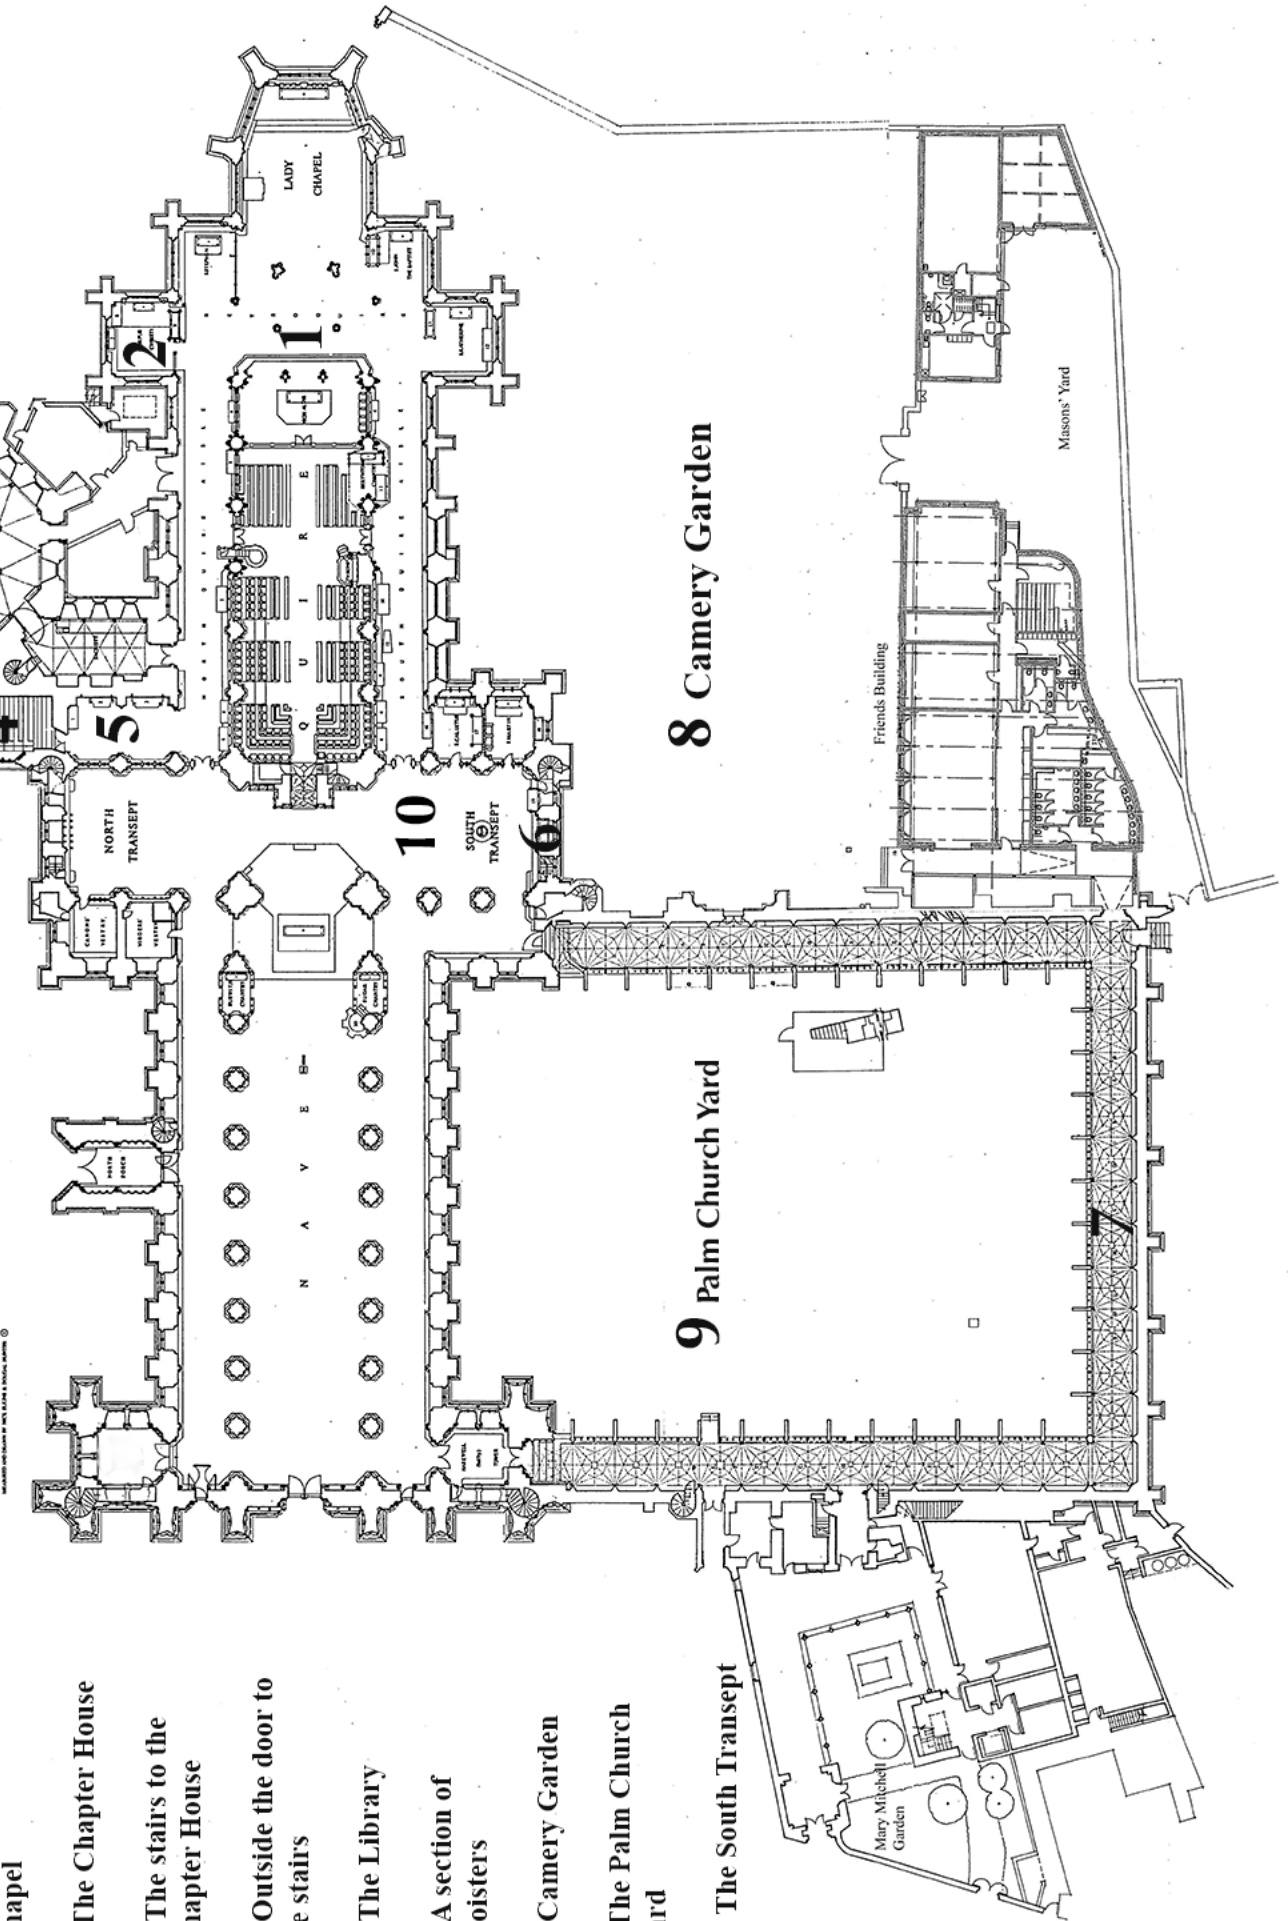

1. The display wall opposite the Lady Chapel

2. The Corpus Christi Chapel

3. The Chapter House

4. The stairs to the Chapter House

5. Outside the door to the stairs

6. The Library

7. A section of Cloisters

8. Camery Garden

9. The Palm Church Yard

10. The South Transept

THE CATHEDRAL CHURCH of St ANDREW WELLS

GROUND PLAN LOWER LEVEL

Friends Building

Masons' Yard

Mary Mitchell Garden

NORTH
TRANSEPT

SOUTH
TRANSEPT

N
A
V
E